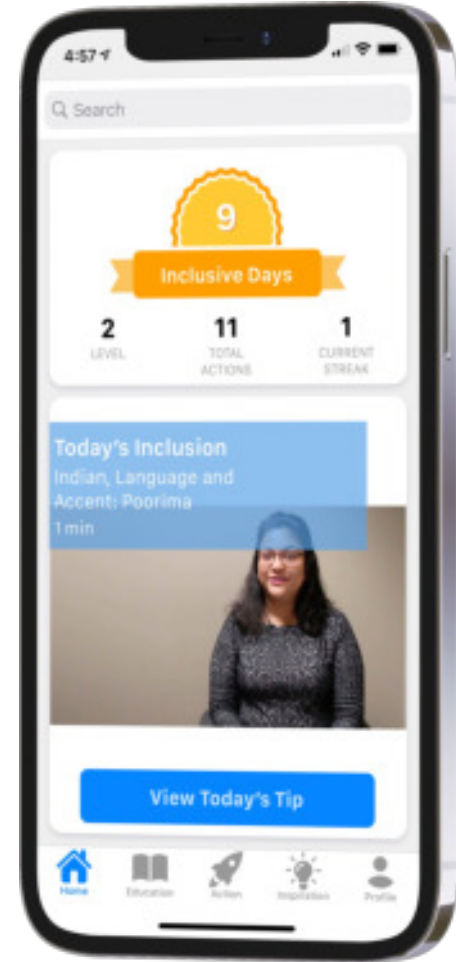

**EVERYDAY
INCLUSION**

**52 WEEK
PLAYBOOK**

D&I Team Check In

Review **Inclusive Meetings: Regular Check In** in the Actions section of the app for best practices for the check-in.

EVERYDAY
INCLUSION

52 WEEK
PLAYBOOK

Ask individual team members to share a D&I topic they want to know more about or want their team members to know more about

Review content from the app together that addresses that topic

Tip:

Use the **Search** function from the Home screen to find content