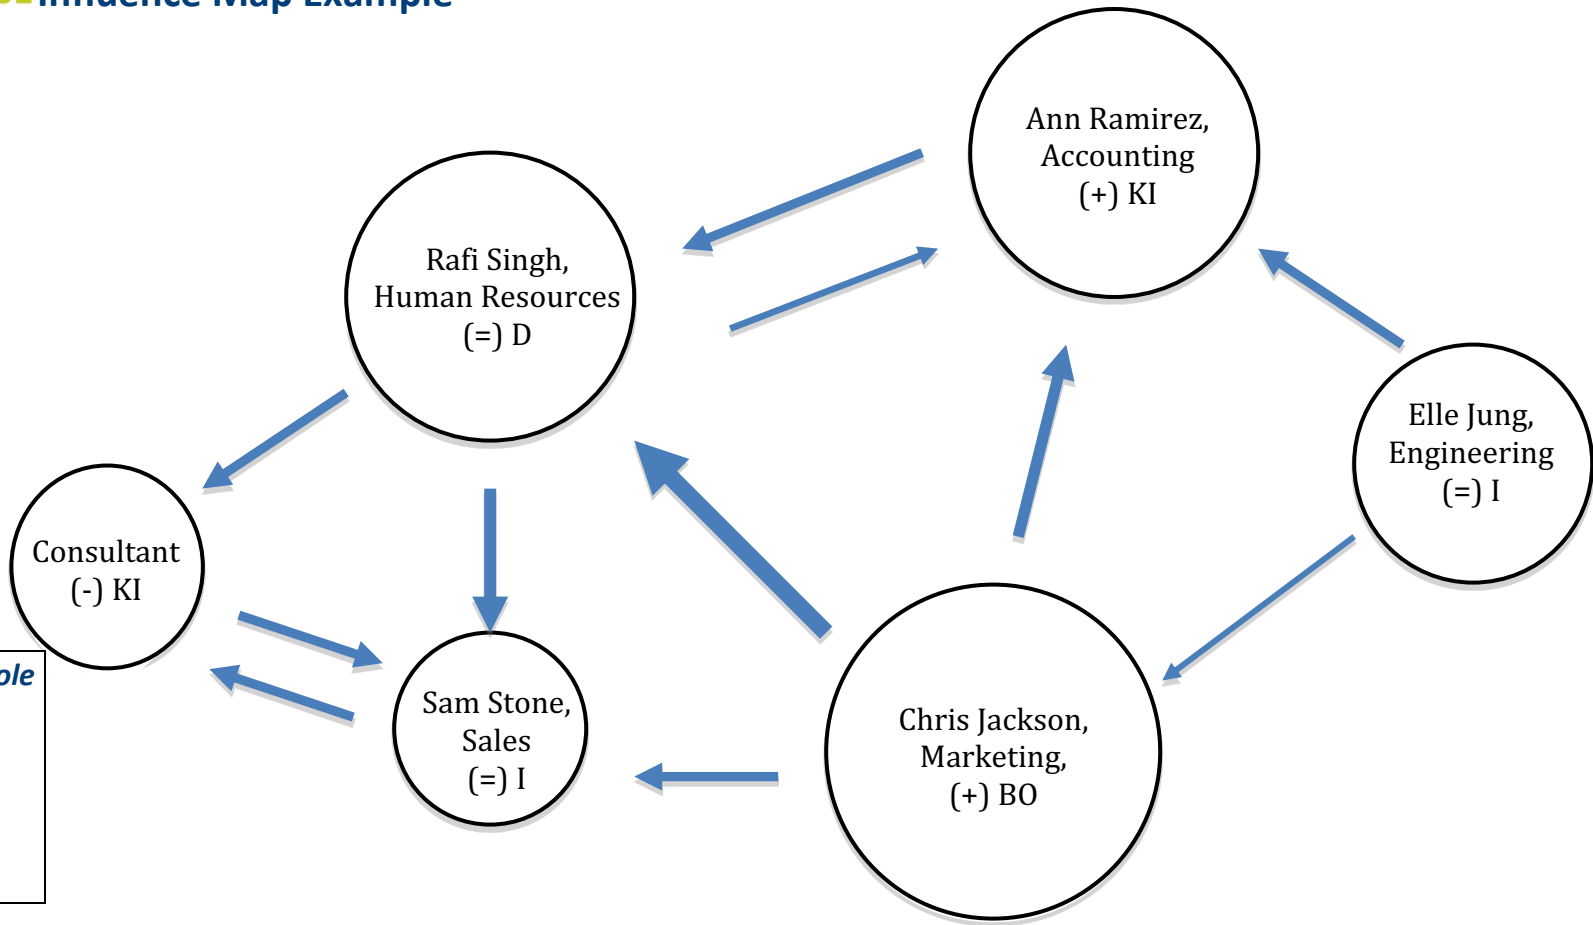

Influence Map Example

Legend Support
(+) Champion
(-) Detractor
(=) Neutral

Legend Influence Role
A - Approver
D - Decision Maker
KI - Key Influencer
I - Influencer
BO - Benefit Owner

Key
Circle Size = Overall influence
Line Direction = Effect of influence
Line Width = Strength of influence